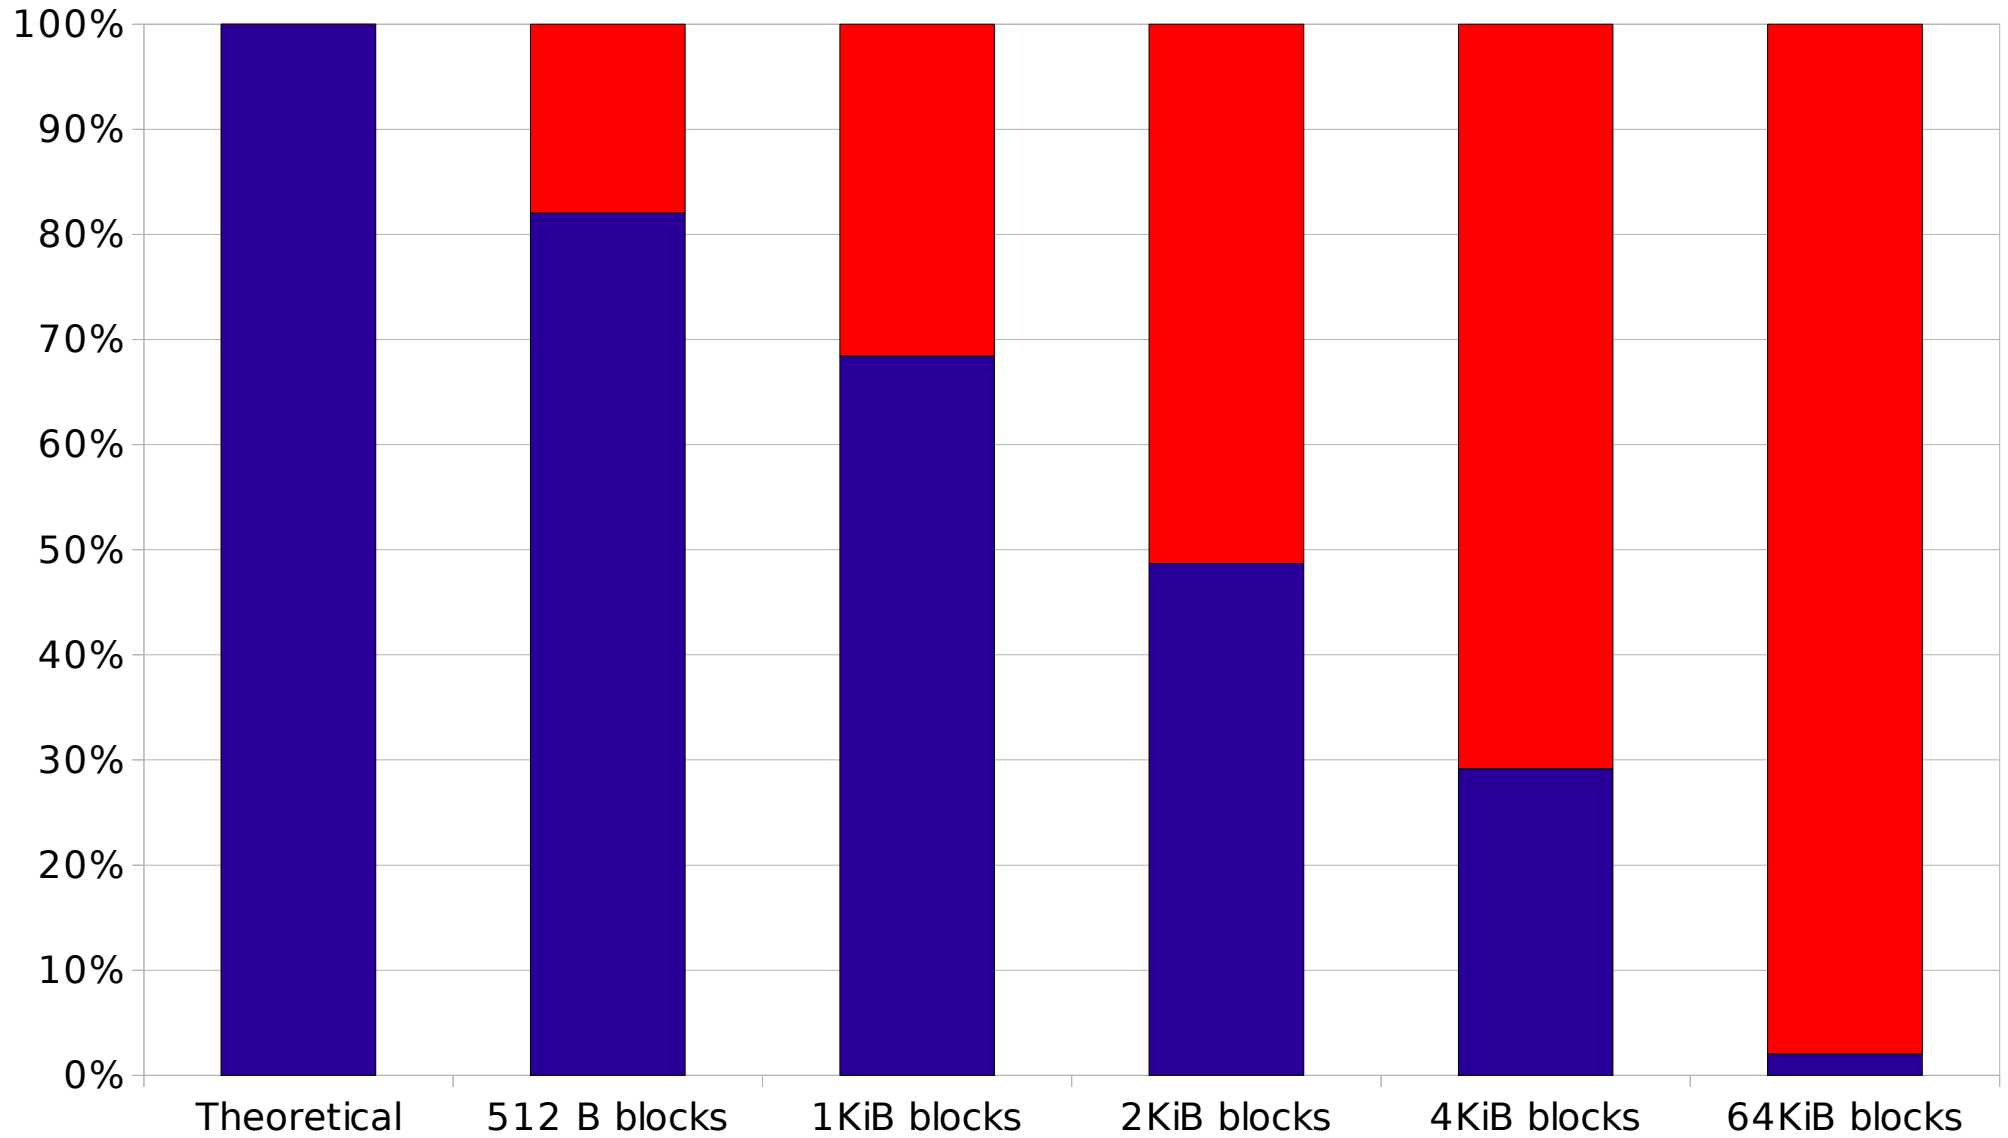

Overhead for different block-sizes

■ File content size ■ Filesystem overhead

Distribution of size in Portage